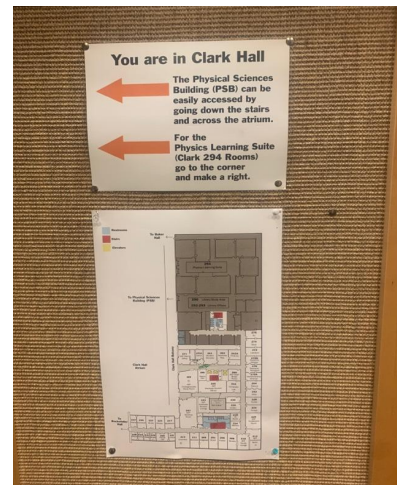

Directions to Cornell Center for Social Science, Clark Hall Hub

Clark Hall Entrance (142 Sciences Drive):

To get to CCSS in Clark Hall, go to 142 Sciences Drive.

Walk down the ramp into the breezeway.

Enter the building through the glass doors on the right hand side. There will be a sign that points to the doors that are labeled “Clark Hall Elevators.”

Turn left and enter the set of elevators (past the freight elevator.) From there, go up to the second floor.

Once arriving on the second floor, there will be a navigation sign straight ahead.

Exit the elevator, and turn left. You will come out to an open hallway above the Clark atrium.

Turn right, passing the AEP reception office on the corner. There will be another navigation sign on the right that can be used for reference.

After turning right, continue straight down the hallway above the atrium.

As you continue down the hallway above the atrium you will pass another navigation sign that directs you to the Clark Library.

Turn left by the table and chairs, and continue down the hall where the bathrooms are on the left, and another small meeting room, and two offices are on the right.