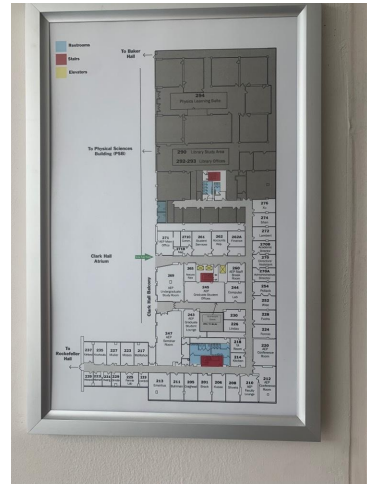

Directions to Cornell Center for Social Science, Clark Hall Hub

Clark Hall Entrance (142 Sciences Drive):

To get to CCSS in Clark Hall, go to 142 Sciences Drive.

Walk down the ramp into the breezeway.

Enter the building through the glass doors on the right hand side. There will be a sign that points to the doors that are labeled “Clark Hall Elevators.”

Turn left and enter the set of elevators (past the freight elevator.) From there, go up to the second floor.

Once arriving on the second floor, there will be a navigation sign straight ahead.

Exit the elevator, and turn left. You will come out to an open hallway above the Clark atrium.

Turn right, passing the AEP reception office on the corner. There will be another navigation sign on the right that can be used for reference.

After turning right, continue straight down the hallway above the atrium.

As you continue down the hallway above the atrium you will pass another navigation sign that directs you to the Clark Library.

Turn left by the table and chairs, and continue down the hall where the bathrooms are on the left, and another small meeting room, and two offices are on the right.