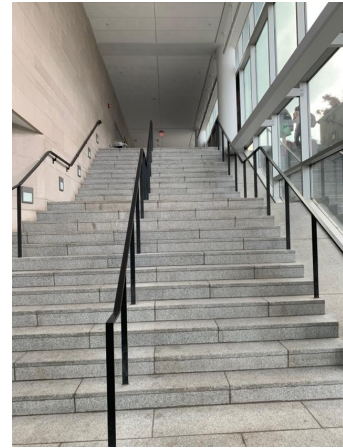

### Physical Sciences Entrance (245 Feeney Way):

To get to Clark Hall, go to 245 Feeney way and follow the sign pointing to the Physical Sciences building.

- Go up the stairs and continue straight on the sidewalk .

Enter the building through the glass doors and walk up the set of stairs straight ahead.

Continue walking straight through the hallway.

Once you make it to the Clark atrium, walk up the set of stairs labeled “Clark Hall.”